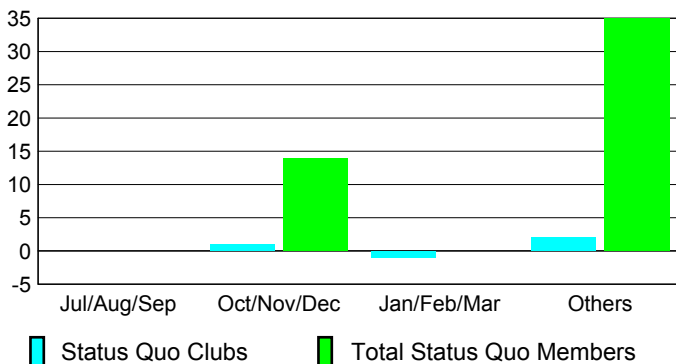

Club Results 2009-2010

Goal, New, Dropped, Gain/Loss

Comparison of Club Gain/Loss

Current Year Compared to the Previous Year

YTD Status Quo Clubs 2009-2010

Status Quo Clubs Compared to Status Quo Members

MEMBERSHIP

Membership Results
2009-2010

Membership
2008-2009

Month	Net Memb Goal	Actual New Memb	Actual Dropped Memb	Gain/Loss of Memb	Gain/Loss of Memb
Jul/Aug/Sep	10	26	-17	9	10
Oct/Nov/Dec	25	8	-16	-8	-16
Jan/Feb/Mar	35	39	-24	15	20
Apr/May/June	50	33	-67	-34	-33
Totals	120	106	-124	-18	-19