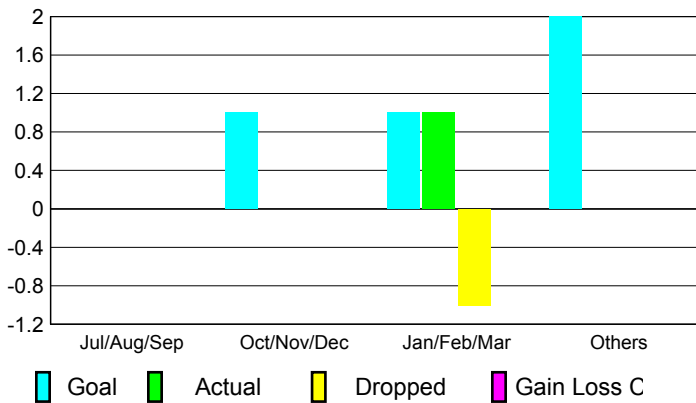

2009-2010 GMT Quarterly Report for District (or Undistricted) **District 128**

GMT: **HOWARD PATRICK LEE**

Location: **ISRAEL**

GMT CA: **4**

CLUBS

Club Results
2009-2010

Clubs
2008-2009

Month	New Club Goal	Actual New Clubs	Actual Dropped Clubs	Gain/Loss of Clubs	Gain/Loss of Clubs
Jul/Aug/Sep	0	0	0	0	0
Oct/Nov/Dec	1	0	0	0	0
Jan/Feb/Mar	1	1	-1	0	1
Apr/May/June	2	0	0	0	0
Totals	4	1	-1	0	1

Club Results 2009-2010

Goal, New, Dropped, Gain/Loss

Comparison of Club Gain/Loss

Current Year Compared to the Previous Year

YTD Status Quo Clubs 2009-2010

Status Quo Clubs Compared to Status Quo Members

MEMBERSHIP

Membership Results
2009-2010

Membership
2008-2009

Month	Net Memb Goal	Actual New Memb	Actual Dropped Memb	Gain/Loss of Memb	Gain/Loss of Memb
Jul/Aug/Sep	10	26	-17	9	10
Oct/Nov/Dec	25	8	-16	-8	-16
Jan/Feb/Mar	35	39	-24	15	20
Apr/May/June	50	33	-67	-34	-33
Totals	120	106	-124	-18	-19