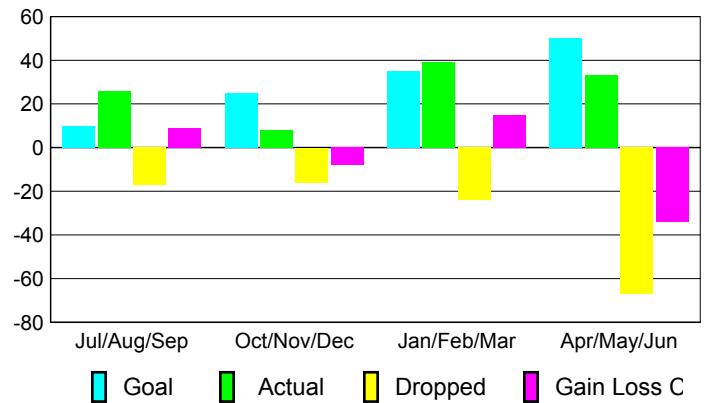

Membership Results 2009-2010

Goal, New, Dropped, Gain/Loss

Comparison of Membership Gain/Loss

Current Year Compared to the Previous Year