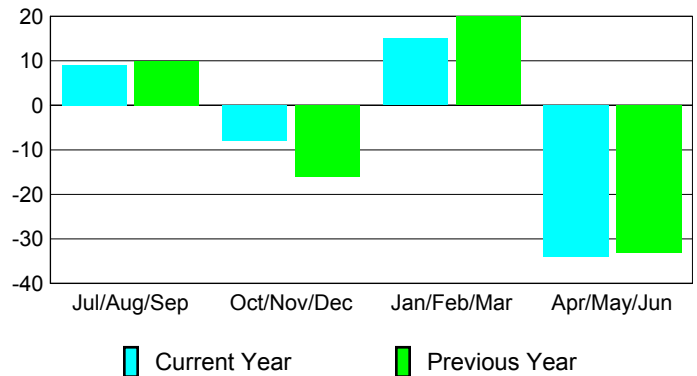

Membership Results
2009-2010

Membership
2008-2009

Month	Net Memb Goal	Actual New Memb	Actual Dropped Memb	Gain/Loss of Memb	Gain/Loss of Memb
Jul/Aug/Sep	10	26	-17	9	10
Oct/Nov/Dec	25	8	-16	-8	-16
Jan/Feb/Mar	35	39	-24	15	20
Apr/May/June	50	33	-67	-34	-33
Totals	120	106	-124	-18	-19

Membership Results 2009-2010

Goal, New, Dropped, Gain/Loss

Comparison of Membership Gain/Loss

Current Year Compared to the Previous Year

Gender Comparison 2009-2010

Jul/Aug/Sep

Oct/Nov/Dec

Jan/Feb/Mar

Apr/May/June

Male

Female